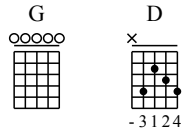

Hot Corn Cold Corn

arr. Martin Fridrich

Flatt & Scruggs

Open G Tuning

① = D ④ = D

② = B ⑤ = G

③ = G

Moderate ♩ = 140

1

sl G D sl sl

5

sl G sl D sl sl

9

G sl